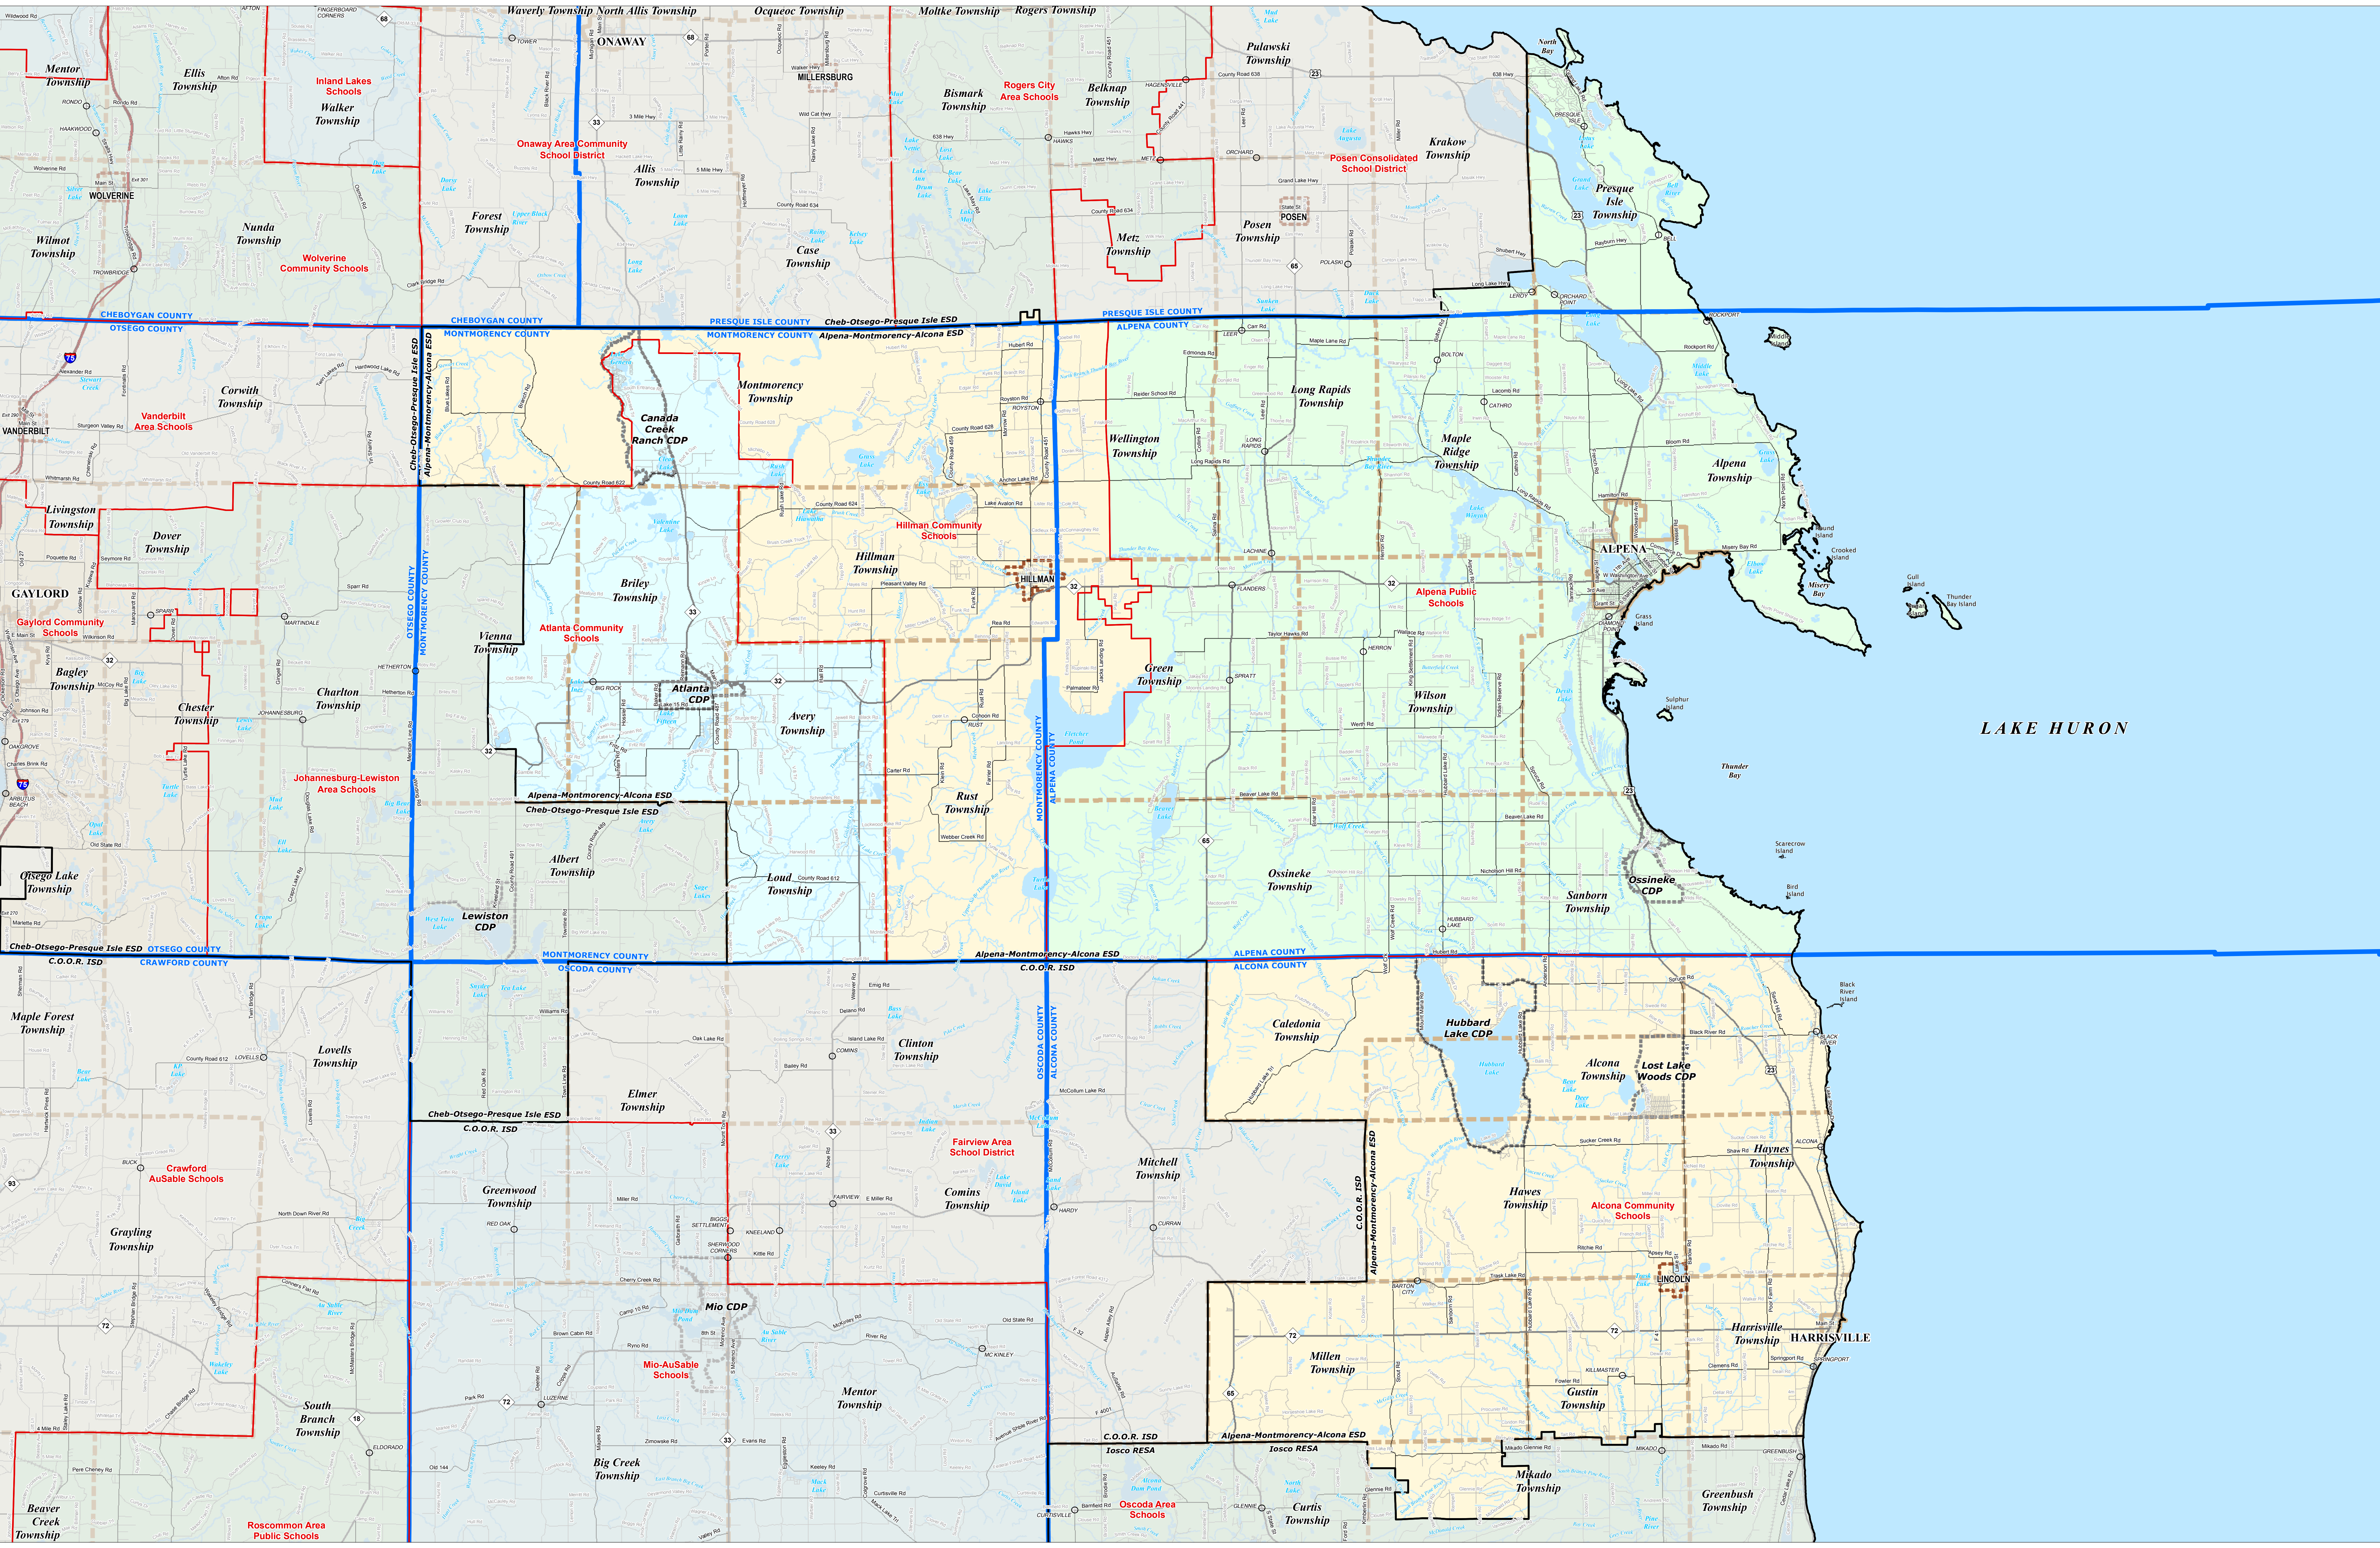

ALPENA-MONTMORENCY-ALCONA ESD

0 2.5 5 Miles

Legend

- Intermediate School District
- School District
- City
- Township
- Village
- Census Designated Place
- County
- Unincorporated Place
- Freeway
- Highway
- Primary Road
- Local Road
- Railroad
- Water Feature
- River, Stream, or Drain

11/18/13

Source: Michigan Geographic Framework, v13a